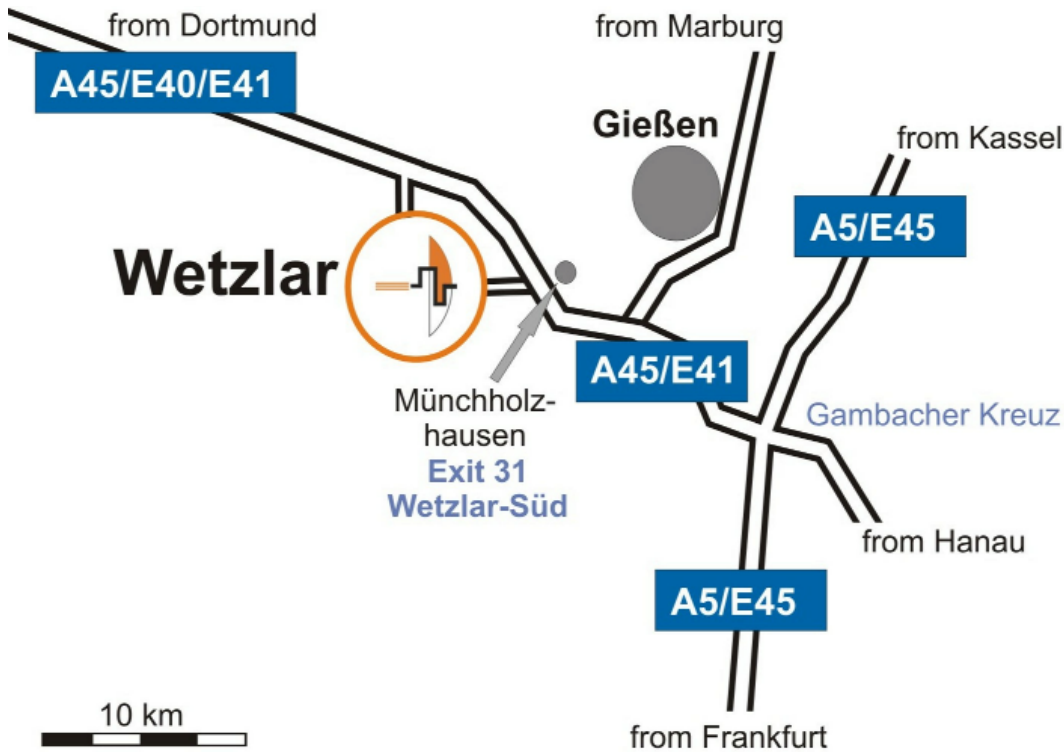

**CORRSYS-DATRON Sensordysteme GmbH International Headquarters:
Charlotte-Bamberg-Str. 12 | 35578 Wetzlar | Germany**

Distance Frankfurt to Wetzlar: approx. 70 km

How to find us:

- Please leave motorway **A45/E41** at the **Exit no. 31/Wetzlar Süd** near **Münchholzhäuser**.
- Then follow road **L3451** towards **Wetzlar**. Shortly before having reached Wetzlar please turn right. You have now entered the Business Park »Spilburg«.
- Follow the »**Schanzenfeldstraße**« until you reach the next crossroads (roundabout traffic). Enter the roundabout and leave at the 2nd exit onto the »**Charlotte-Bamberg-Straße**«. After approximately 200 m, you will find us at the right hand - no. 12.