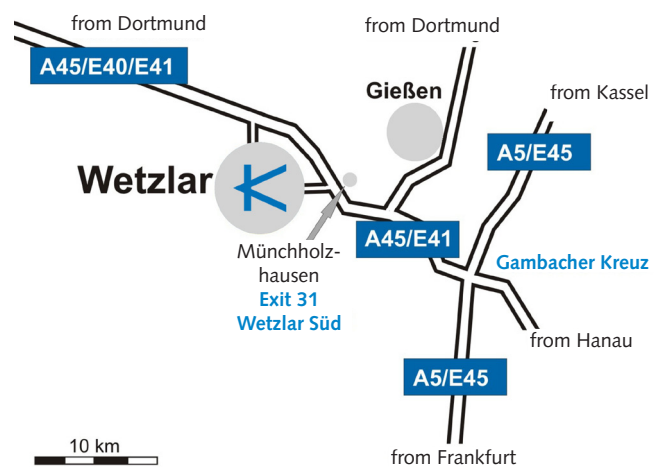

Driving Directions

**Kistler Automotive GmbH
Competence Center Wetzlar
Charlotte-Bamberg-Str. 12
35578 Wetzlar / Germany**

How to find us:

- Leave motorway **A45/E41** at **exit no. 31/ Wetzlar Süd** near Münchholzhausen.
- Then follow road **L3451** towards Wetzlar. Shortly before having reached Wetzlar please turn right. You have now entered the **Business Park "Spilburg"**.
- Follow the »Schanzenfeldstraße« until you reach the **next crossroads (roundabout traffic)**. Enter the roundabout and leave at the **2nd exit** onto "**Charlotte-Bamberg-Straße**". After approximately 200 m, you will find us at the right hand - no. 12.

Distance Frankfurt to Wetzlar: approx. 70 km